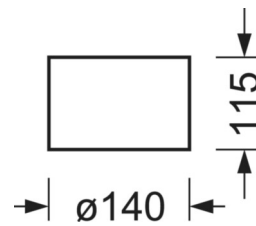

LIGHTING TECHNOLOGY

Placement	LED, Colour rendering/Light colour CRI ≥ 80 / 3000K
Colour tolerance (MacAdam)	3SDCM
Photobiological safety (Luminaire)	RG0
Nominal luminous flux	1007lm
LED service life	50000h L85/B10 (Tq 25°C), 75000h L80/B10 (Tq 25°C)
Luminaire luminous efficiency	73lm/W
Beam angle	110°
UGR lat./long.	27.9 / 27.9

Reference	LED 1000lm 830
ηLB	100 %
Φ ↓/↑	100 % / 0 %
UGR lat./long.	27.9 / 27.9

MECHANICS

Housing colour	white
Dimensions (LxWxH/DxH)	140mm x 115mm
Weight (net)	1.03kg
Type of installation	Ceiling-mounted single installation

Dimensions

H	115 mm	Height
D	140 mm	Diameter