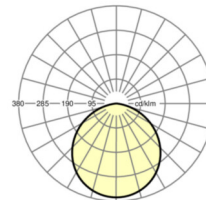

LIGHTING TECHNOLOGY

Placement	LED, Colour rendering/Light colour CRI ≥ 80 / 3000K
Colour tolerance (MacAdam)	3SDCM
Photobiological safety (Luminaire)	RG0
Nominal luminous flux	1007lm
LED service life	50000h L85/B10 (Tq 25°C), 75000h L80/B10 (Tq 25°C)
Luminaire luminous efficiency	73lm/W
Beam angle	110°
UGR lat./long.	27.9 / 27.9

Dimensions

H	115 mm	Height
D	140 mm	Diameter